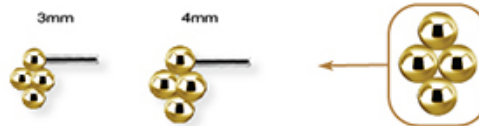

G18K-YA4BN-3.0 G18K-YA4BN-4.0

18K GOLD QUAD THREADLESS ATTACHMENT
GAUGES ①
0.5mm TL