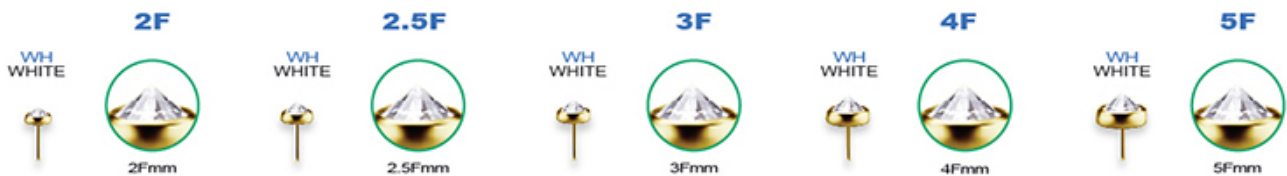

INTERNAL AND THREADLESS FLAT DISCS W. INVERTED SET PREMIUM ZIRCONIA

G18K-IADSV-
18K GOLD INVERTED ATT.
SET w. INVERTED PREMIUM ZIRCONIA
GAUGES ①
1.2mm (for 1.6mm internal)

G18K-IADSVN-
18K GOLD INVERTED ATT.
SET w. INVERTED PREMIUM ZIRCONIA
GAUGES ①
0.8mm (for 1.2mm internal)