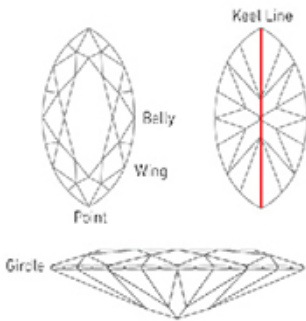

WH
WHITE

G18K-HCRSG100-1611

GAUGES ① LENGTH / Ø ②
16ga (1.2mm) 11mm

Each item comes with this stylish packaging

18K GOLD ITEMS W. BLACK MARQUISE ZIRCONIA

AVRBA 750

Anatomy of a Marquise Stone

G18K-HSRSG12-1610