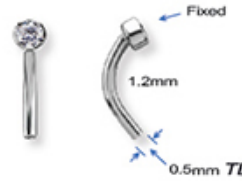

TITANIUM TL ROOK BANANA AND G18K GOLD ATT.

T-YONSGD

TITANIUM TL MICRO ROOK BANANA
SET w. PREMIUM ZIRCONIA

GAUGES ① LENGTH ② ATTACHMENT ③

1.2mm

8mm

0.5mm TL

BG-TYONSGD

GOLD PVD TITANIUM TL MICRO ROOK BANANA
SET w. PREMIUM ZIRCONIA

GAUGES ① LENGTH ② ATTACHMENT ③

1.2mm

8mm

0.5mm TL