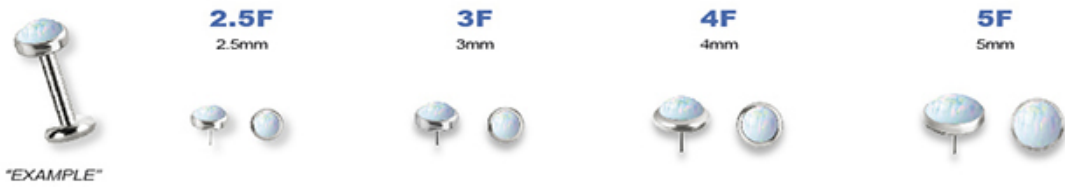

WG18K-YADON-
18K WHITE GOLD THREADLESS MICRO
ATTACHMENTS SET W. LAB CREATED OPALS
GAUGES ①
0.5mm TL
COLORS SEE ABOVE