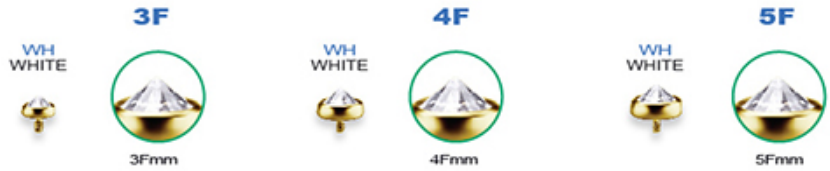

INTERNAL AND THREADLESS FLAT DISCS W. INVERTED SET PREMIUM ZIRCONIA

G18K-IADSV-
18K GOLD INVERTED ATT.
SET w. INVERTED PREMIUM ZIRCONIA
GAUGES ①
1.2mm (for 1.6mm internal)

G18K-IADSVN-
18K GOLD INVERTED ATT.
SET w. INVERTED PREMIUM ZIRCONIA
GAUGES ①
0.8mm (for 1.2mm internal)