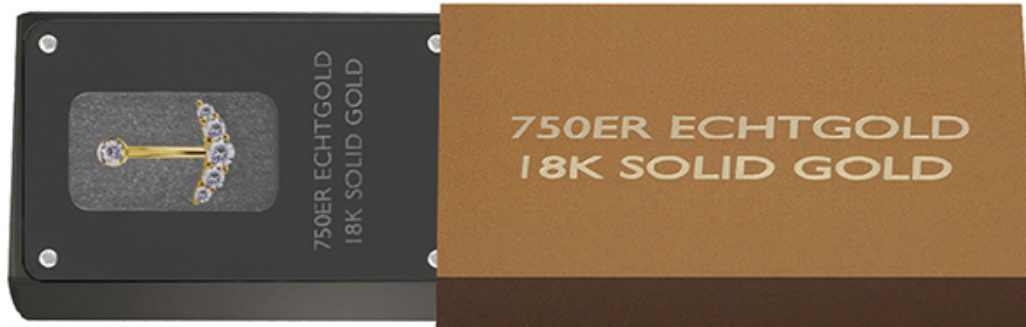

TITANIUM TL ROOK BANANA AND G18K GOLD ATT.

T-YONSGD

TITANIUM TL MICRO ROOK BANANA
SET w. PREMIUM ZIRCONIA

GAUGES ① LENGTH ② ATTACHMENT ③

1.2mm

8mm

0.5mm TL

BG-TYONSGD

GOLD PVD TITANIUM TL MICRO ROOK BANANA
SET w. PREMIUM ZIRCONIA

GAUGES ① LENGTH ② ATTACHMENT ③

1.2mm

8mm

0.5mm TL

01

10mm

02

4.5mm

05

8mm

06

8mm

07

8mm

08

8.5mm

G18K-YONSG-

18K GOLD TL ATTACHMENT
SET w. PREMIUM ZIRCONIA

GAUGES ①

0.5mm TL

Each item comes with this stylish packaging