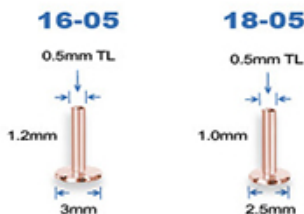

4
PULL APART BOTH ENDS TO REMOVE.
IF THE JEWELRY IS TOO TIGHT, ADD A
SLIGHT TWISTING MOTION WHILE YOU
PULL OUT THE REMOVABLE END.

G18K-YBALLN-
18K GOLD BALL ATTACHMENT
FOR THREADLESS SYSTEM
GAUGES ①
0.5mm TL

RG18K-YBALLN-
18K ROSE GOLD BALL ATTACHMENT
FOR THREADLESS SYSTEM
GAUGES ①
0.5mm TL

WG18K-YBALLN-
18K WHITE GOLD BALL ATTACHMENT
FOR THREADLESS SYSTEM
GAUGES ①
0.5mm TL

G18K-YLMPIN-
18K GOLD THREADLESS
MICRO LABRET PIN
GAUGES ① LENGTH ② DISC SIZE ③
16ga (1.2mm) 5mm 3mm
18ga (1.0mm) 5mm 2.5mm

RG18K-YLMPIN-
18K ROSE GOLD THREADLESS
MICRO LABRET PIN
GAUGES ① LENGTH ② DISC SIZE ③
16ga (1.2mm) 5mm 3mm
18ga (1.0mm) 5mm 2.5mm

WP18K-YLMPIN-
18K PALLADIUM WHITE GOLD THREADLESS
MICRO LABRET PIN
GAUGES ① LENGTH ② DISC SIZE ③
16ga (1.2mm) 5mm 3mm
18ga (1.0mm) 5mm 2.5mm