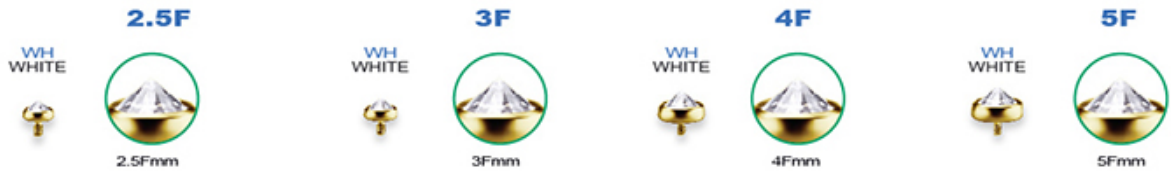

INTERNAL AND THREADLESS FLAT DISCS W. INVERTED SET PREMIUM ZIRCONIA

G18K-IADSV-
18K GOLD INVERTED ATT.
SET w. INVERTED PREMIUM ZIRCONIA
GAUGES ①
1.2mm (for 1.6mm internal)

G18K-IADSVN-
18K GOLD INVERTED ATT.
SET w. INVERTED PREMIUM ZIRCONIA
GAUGES ①
0.8mm (for 1.2mm internal)