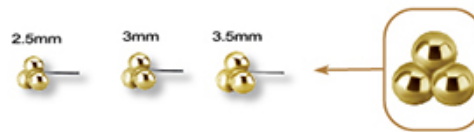

18K GOLD THREADLESS (TL) ATTACHMENTS

AUREA 750

NEW

G18K-YA3BN-2.5 G18K-YA3BN-3.0 G18K-YA3BN-3.5

18K GOLD THREADLESS TRINITY ATTACHMENT
GAUGES ①
0.5mm TL