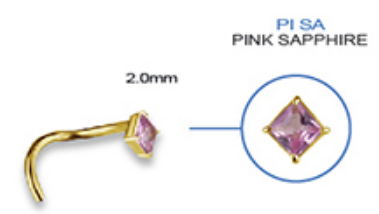

PI SA
PINK SAPPHIRE

2.0mm

G18K-NSSGC-RD2.0PS

18K GOLD NOSE STUDS SET W. GENUINE PINK SAPPHIRE

GAUGES ① LENGTH / Ø ②

20ga (0.8mm) 6.5mm

G18K-NSSGC-RD2.5PS

18K GOLD NOSE STUDS SET W. GENUINE PINK SAPPHIRE

GAUGES ① LENGTH / Ø ②

20ga (0.8mm) 6.5mm

G18K-NSSGMC-01PS

18K GOLD NOSE STUDS SET W. GENUINE PINK SAPPHIRE

GAUGES ① LENGTH / Ø ②

20ga (0.8mm) 6.5mm