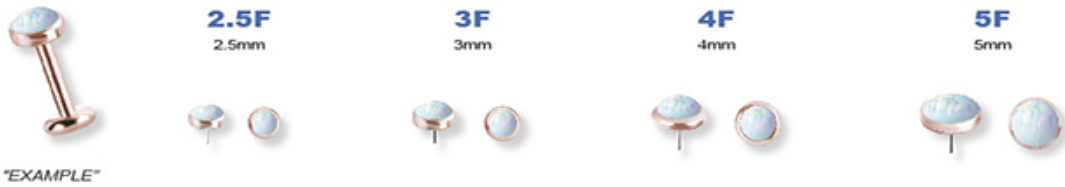

RG18K-YADON-
18K ROSE GOLD THREADLESS MICRO
ATTACHMENTS SET W. LAB CREATED OPALS
GAUGES ①
0.5mm TL
COLORS SEE ABOVE