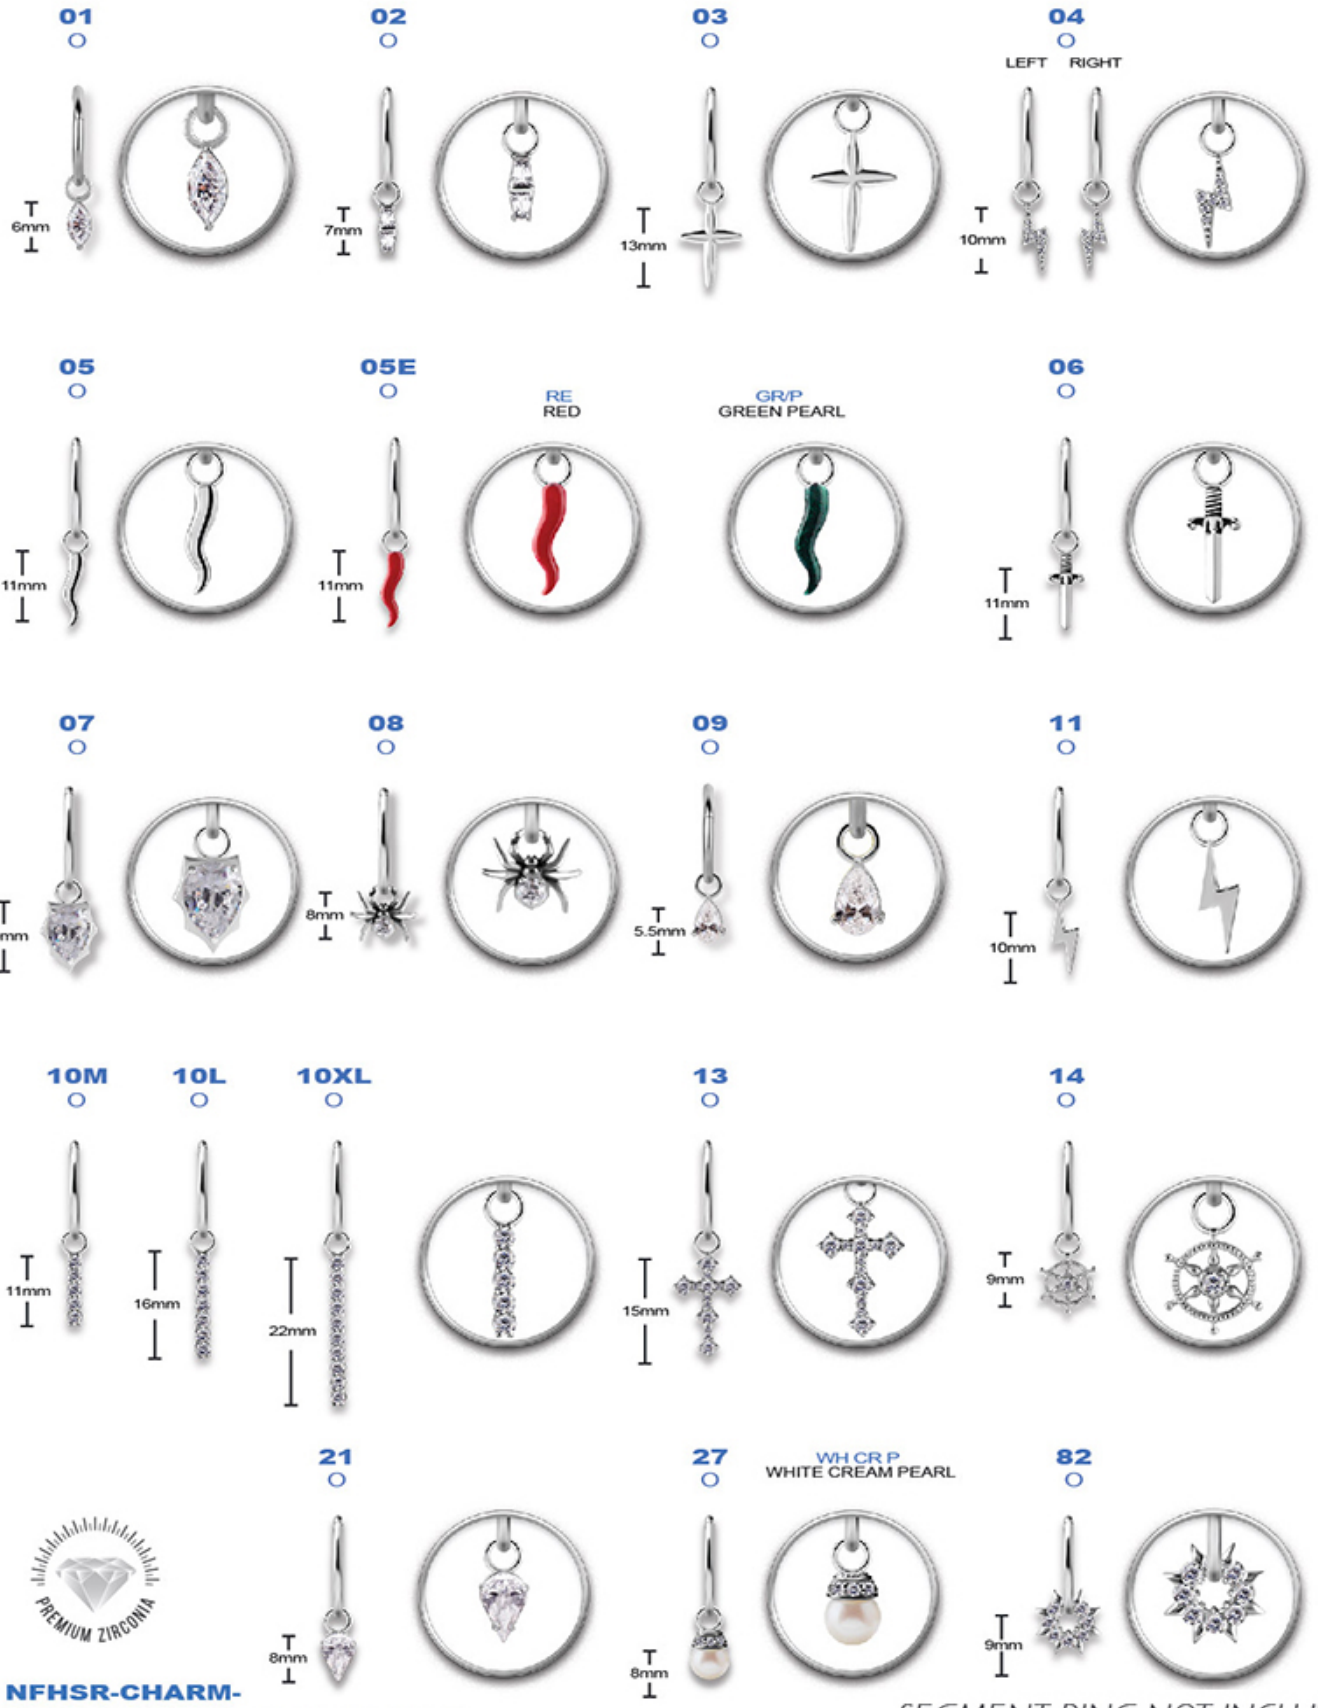

# CoCr NF CHARMS FOR HINGED SEGMENT RINGS

**NFHSR-CHARM-**  
CoCr NF CHARMS FOR HINGED SEGMENT RINGS  
SET W. PREMIUM ZIRCONIA

SEGMENT RING NOT INCLUDED

**BG-NFHSR-CHARM-**  
GOLD PVD CoCr NF CHARMS FOR HINGED SEGMENT RINGS  
SET W. PREMIUM ZIRCONIA

SEGMENT RING NOT INCLUDED

**NFHSR-CHARM-**  
CoCr NF MARQUISE CHARMS  
SET W. LAB CREATED OPALS

**BG-NFHSR-CHARM-**  
GOLD PVD CoCr NF MARQUISE CHARMS  
SET W. LAB CREATED OPALS

# CoCr NF CHARMS FOR HINGED SEGMENT RINGS SET W. PREMIUM ZIRCONIA

**NFHSR-CHARM-**  
CoCr NF CHARMS FOR HINGED SEGMENT RINGS  
SET W. PREMIUM ZIRCONIA

SEGMENT RING NOT INCLUDED

NEW