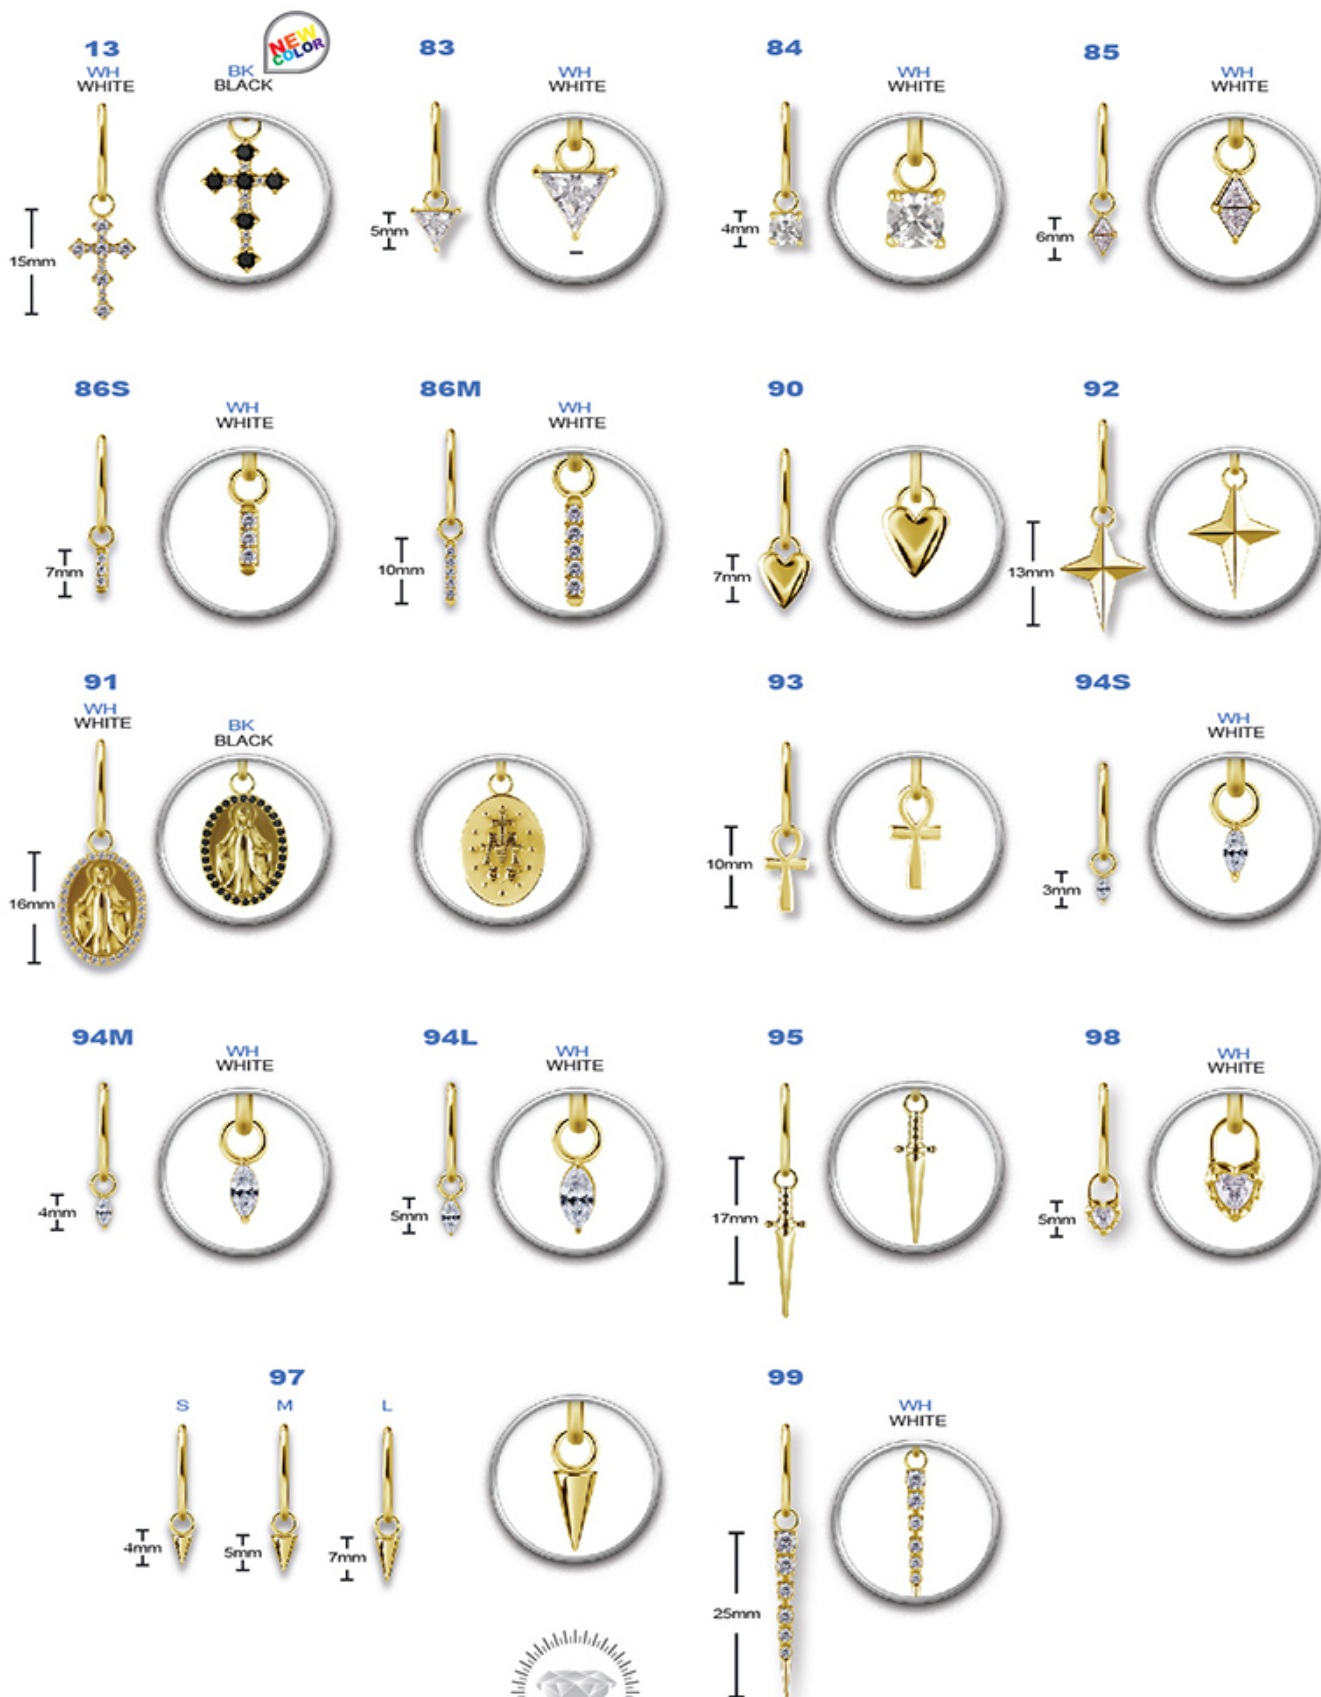

NEW

CoCr NF CHARMS FOR HINGED SEGMENT RINGS SET W. PREMIUM ZIRCONIA

BG-NFHSR-CHARM-
GOLD PVD CoCr NF CHARMS FOR HINGED SEGMENT RINGS SET W. PREMIUM ZIRCONIA

SEGMENT RING NOT INCLUDED