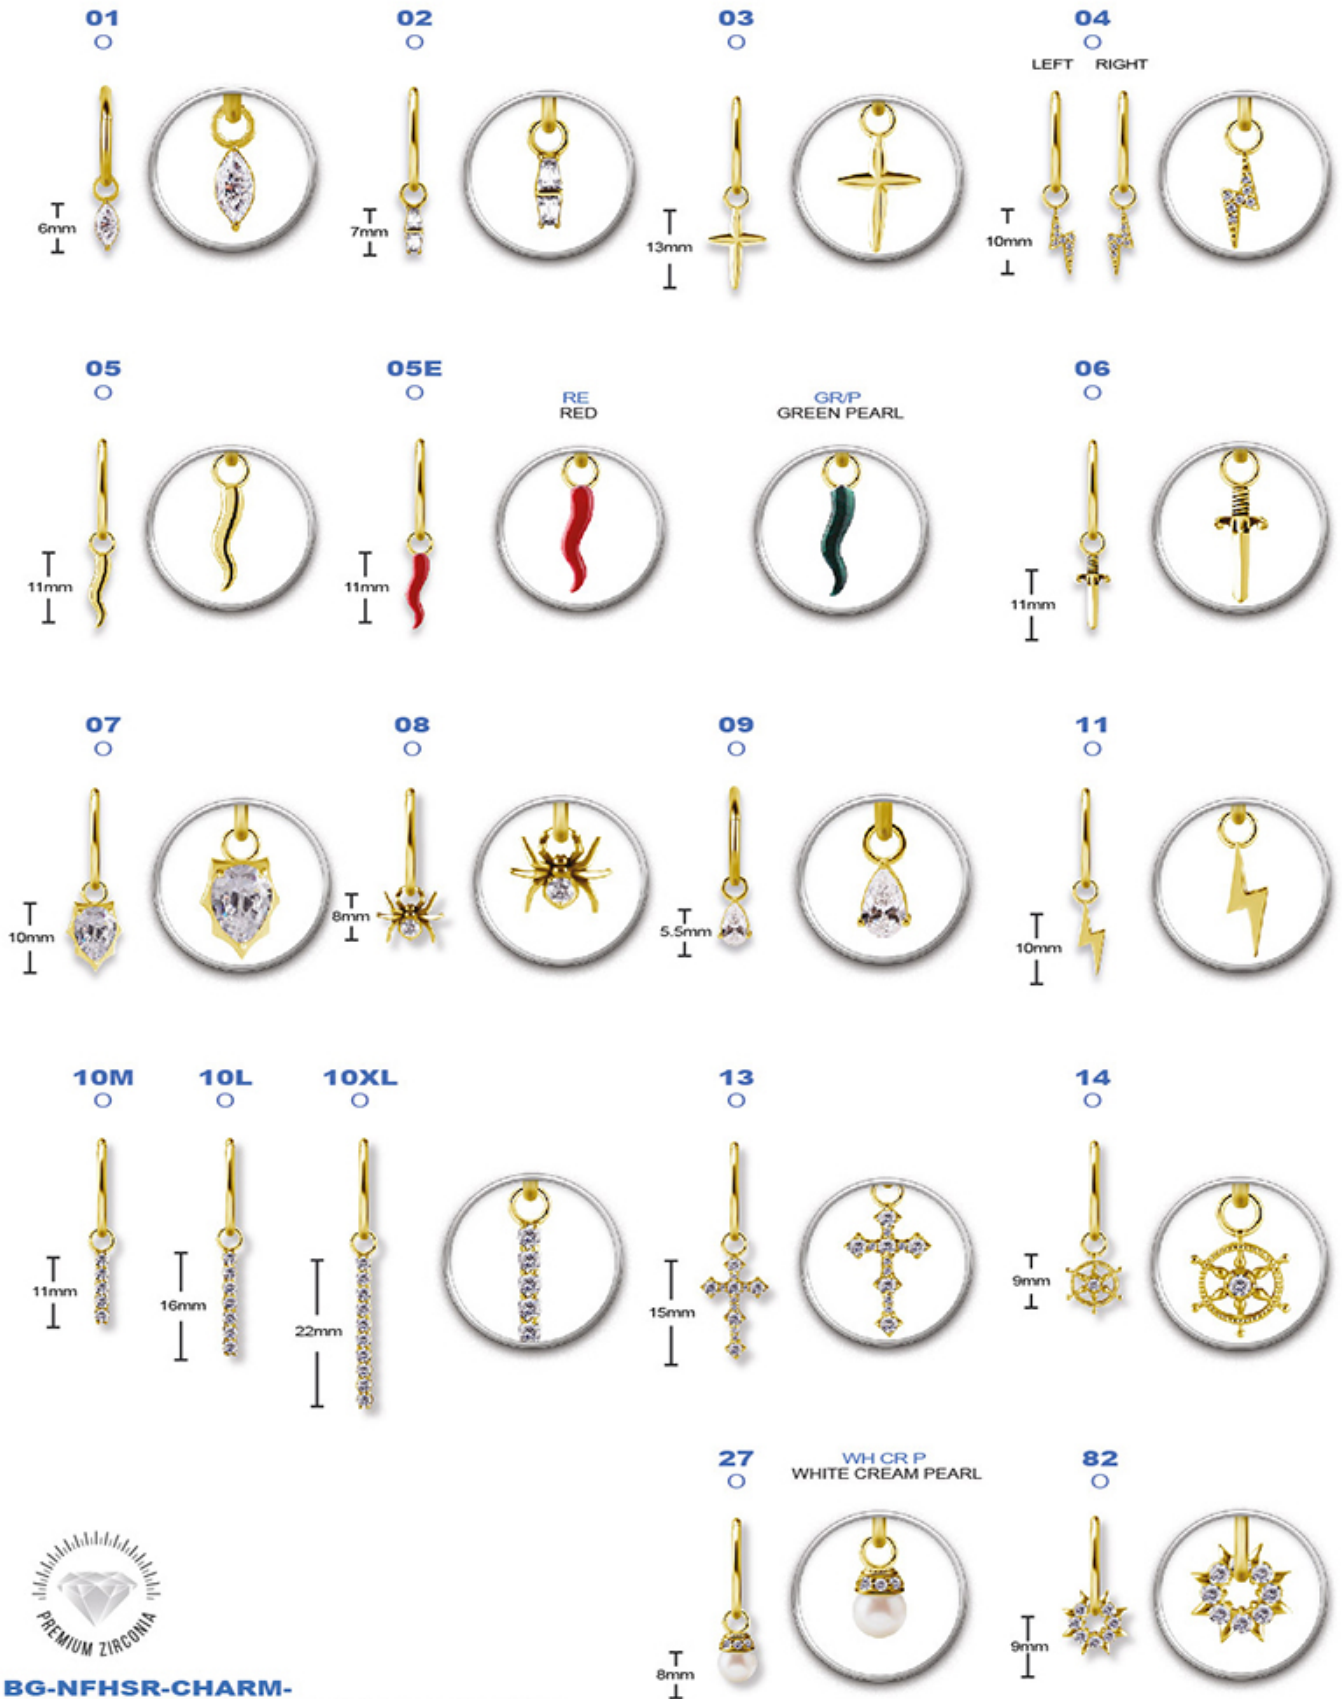

# CoCr NF CHARMS FOR HINGED SEGMENT RINGS SET W. PREMIUM ZIRCONIA

**NFHSR-CHARM-**  
CoCr NF CHARMS FOR HINGED SEGMENT RINGS  
SET W. PREMIUM ZIRCONIA

SEGMENT RING NOT INCLUDED

# CoCr NF CHARMS FOR HINGED SEGMENT RINGS SET W. PREMIUM ZIRCONIA

**BG-NFHSR-CHARM-**  
 GOLD PVD CoCr NF CHARMS FOR HINGED SEGMENT RINGS  
 SET W. PREMIUM ZIRCONIA

SEGMENT RING NOT INCLUDED