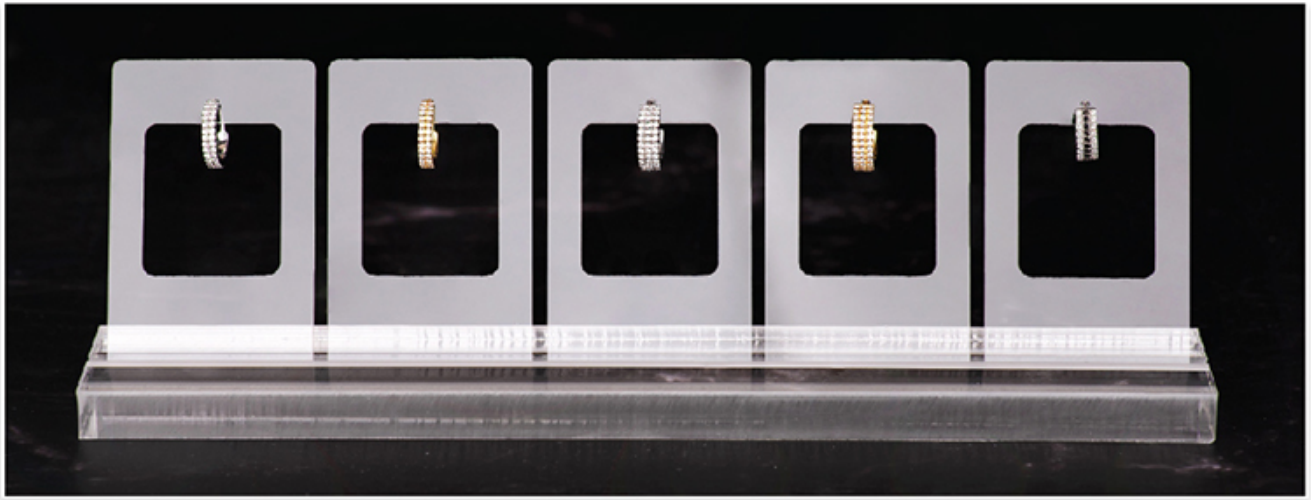

ACRYLIC DISPLAY CARDS NEW