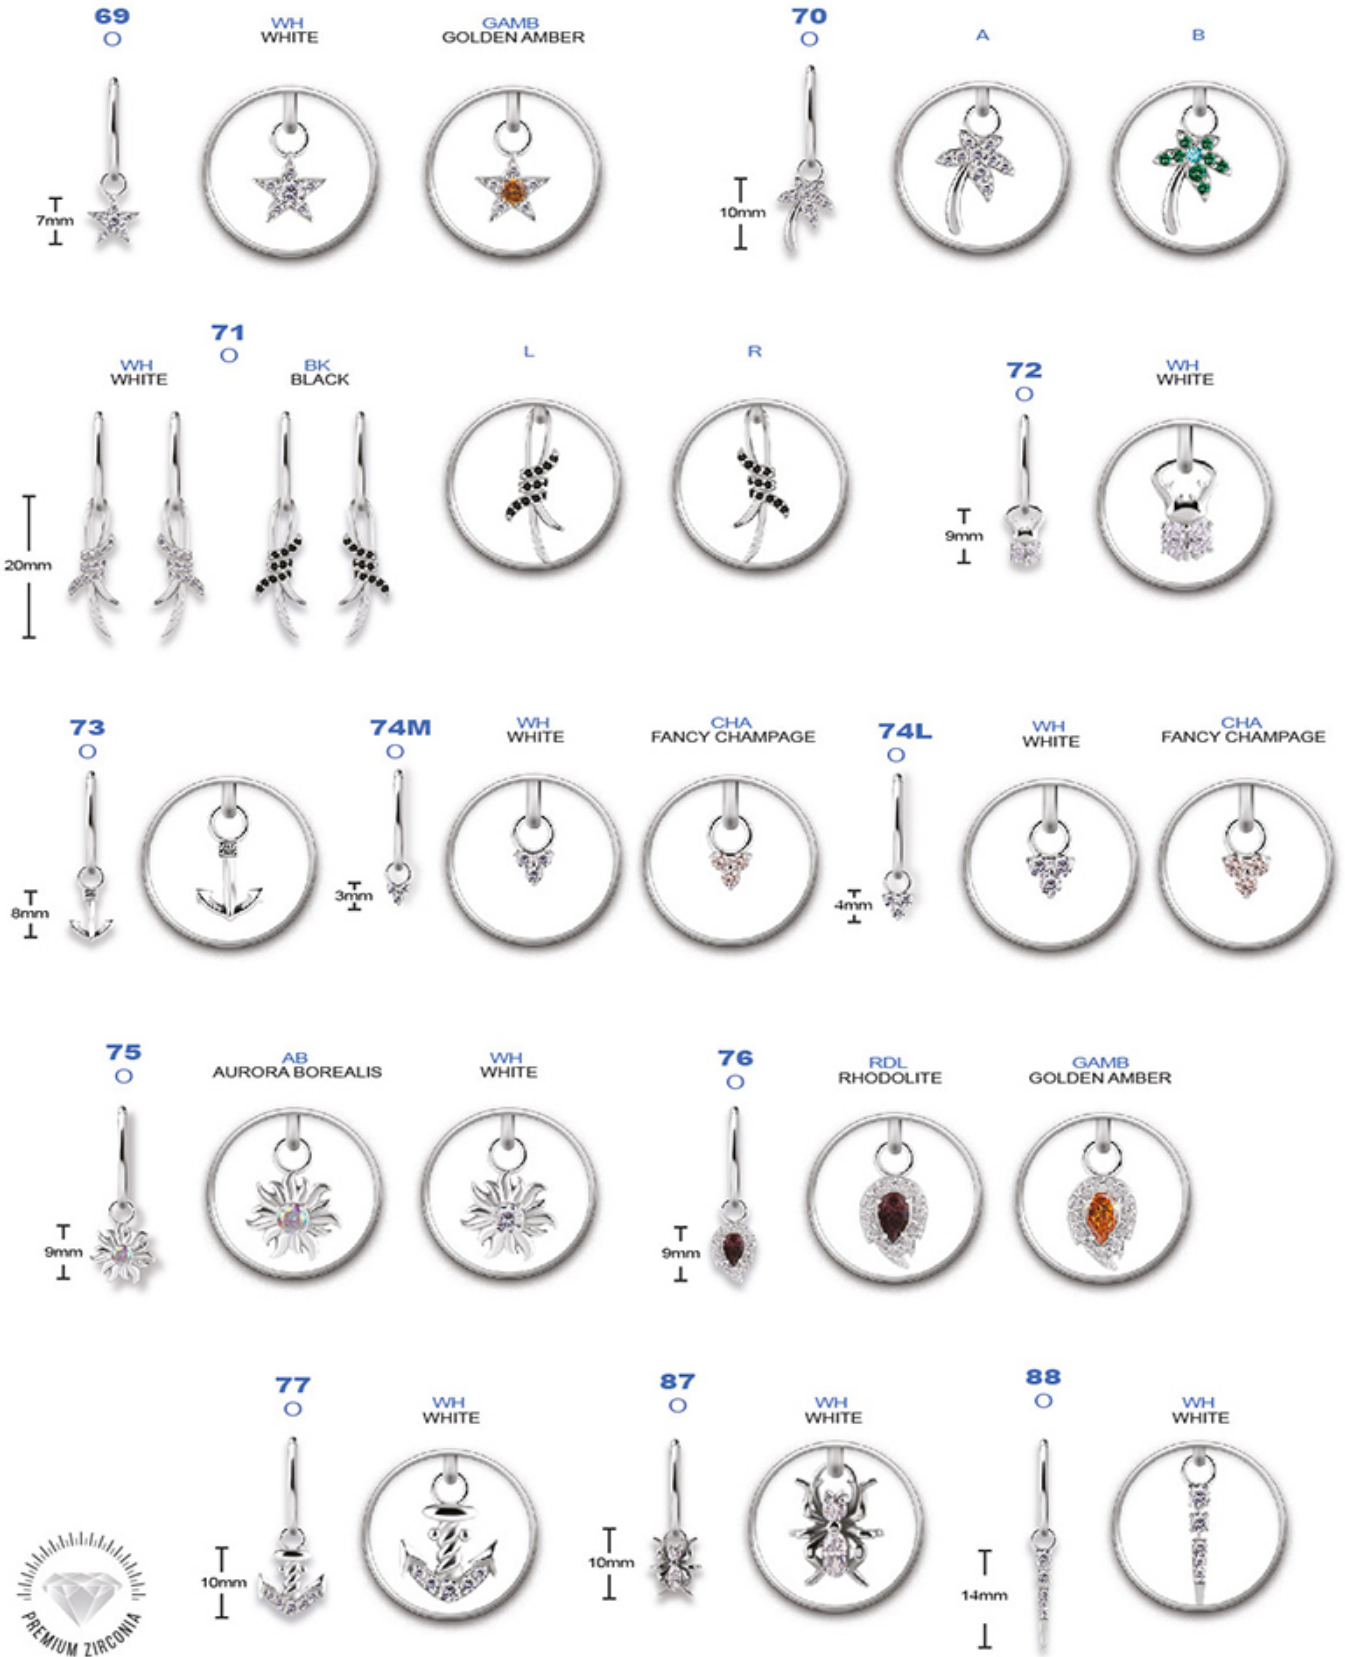

SEGMENT RING NOT INCLUDED

**NFHSR-CHARM-**  
CoCr NF MARQUISE CHARMS  
SET W. LAB CREATED OPALS

**BG-NFHSR-CHARM-**  
GOLD PVD CoCr NF MARQUISE CHARMS  
SET W. LAB CREATED OPALS

# CoCr NF CHARMS FOR HINGED SEGMENT RINGS SET W. PREMIUM ZIRCONIA

**NFHSR-CHARM-**  
CoCr NF CHARMS FOR HINGED SEGMENT RINGS  
SET W. PREMIUM ZIRCONIA

SEGMENT RING NOT INCLUDED

NEW

# CoCr NF CHARMS FOR HINGED SEGMENT RINGS SET W. PREMIUM ZIRCONIA

**NFHSR-CHARM-**  
CoCr NF CHARMS FOR HINGED SEGMENT RINGS  
SET W. PREMIUM ZIRCONIA

SEGMENT RING NOT INCLUDED