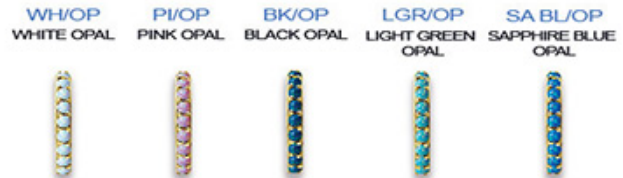

BG-NFOHBOP-01
OVAL BELLY CLICKER
SET W. LAB CREATED OPALS
GAUGES ① 14ga (1.6mm)   LENGTH / Ø ② 8-6mm / 10-6mm