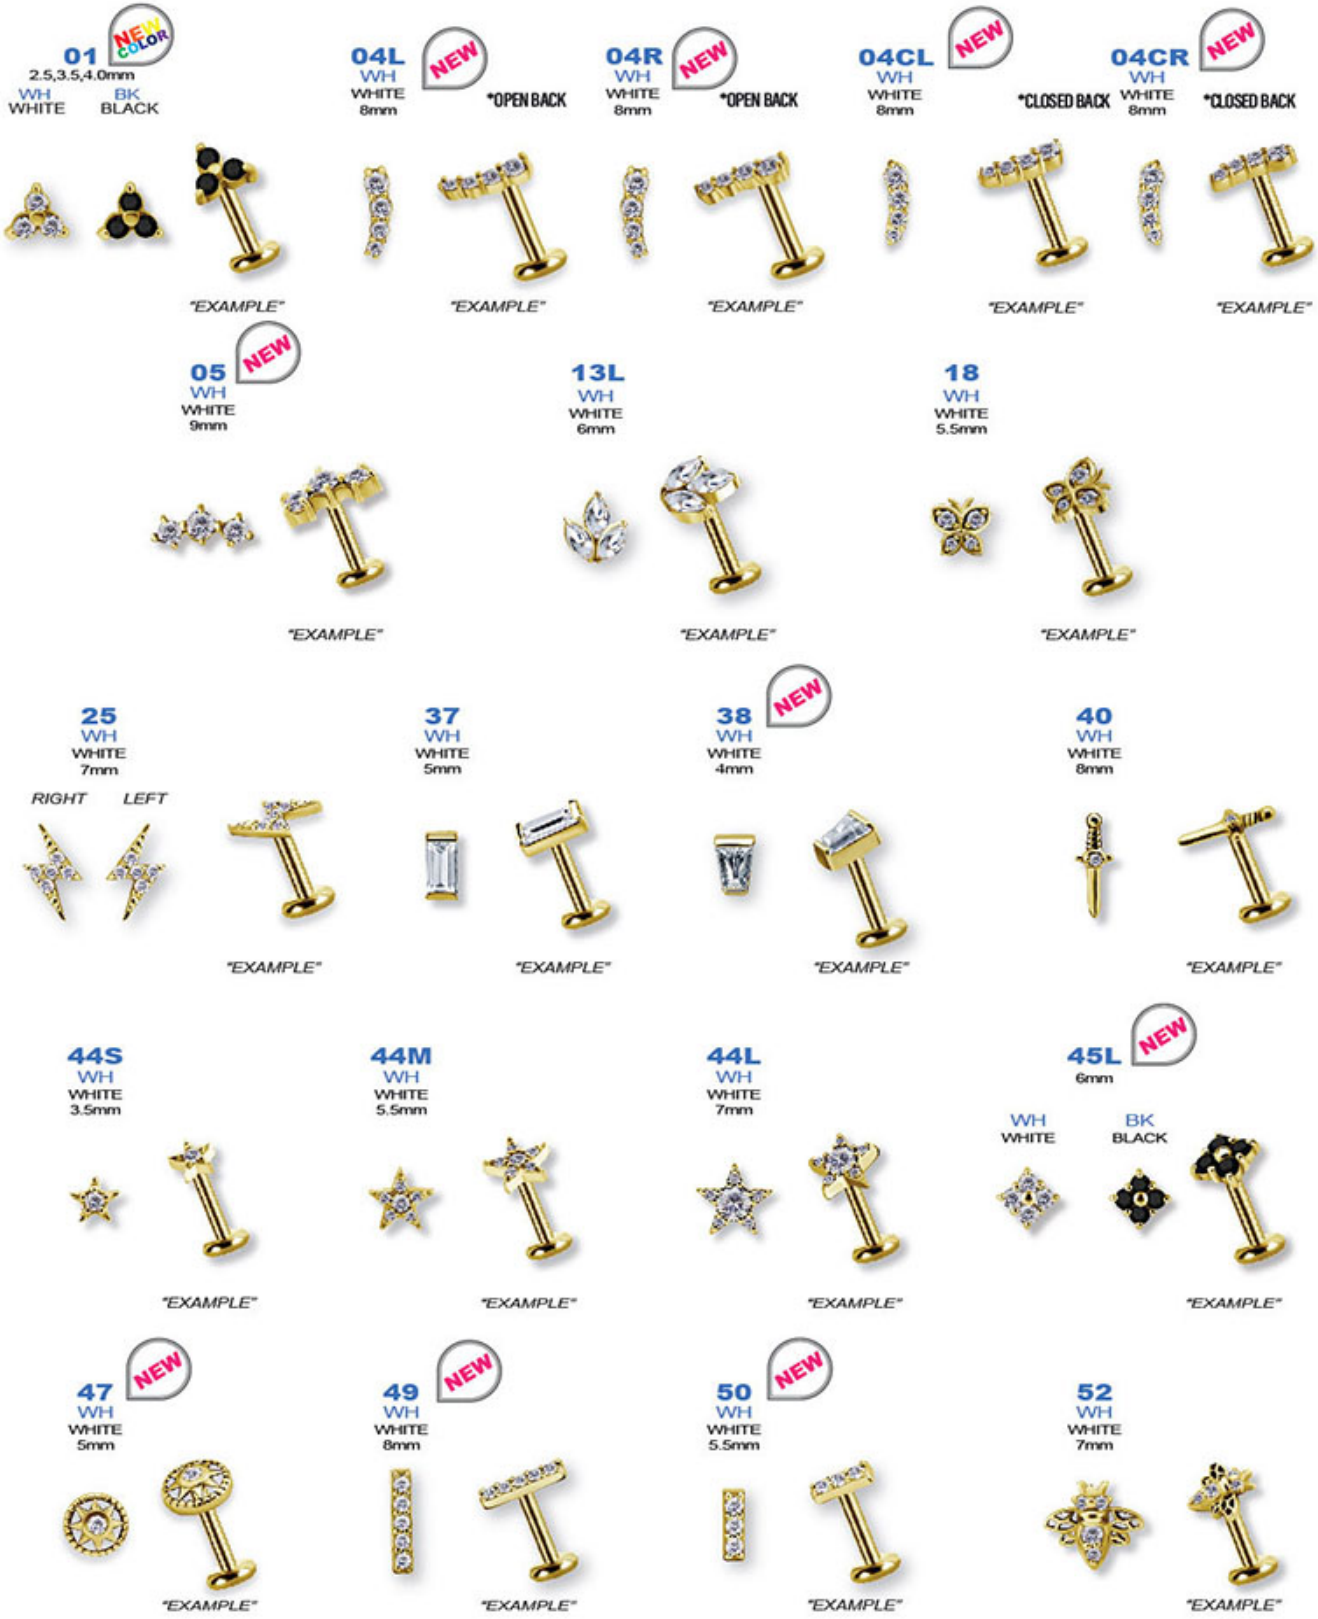

GOLD PVD CoCr NF ATTACHMENTS SET W. PREMIUM ZIRCONIA

BG-NFIANSG-

GOLD PVD CoCr NF INTERNAL MICRO ATTACHMENT SET W. PREMIUM ZIRCONIA

GAUGES ①
0.8mm (for 1.2mm internal)

BG-NFYANSG-

GOLD PVD CoCr NF THREADLESS ATTACHMENT SET W. PREMIUM ZIRCONIA

GAUGES ①
0.5mm TL