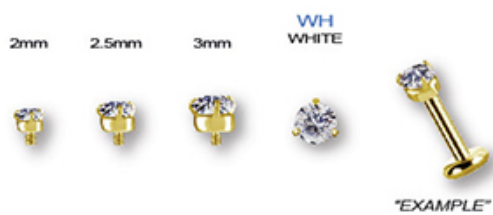

"EXAMPLE"

BG-NFIANSG-3RD

GOLD PVD CoCr NF INTERNAL MICRO ATT.

SET W. PREMIUM ZIRCONIA

GAUGES ① ATT. SIZE ③
0.8mm (for 1.2mm internal) 2.0 / 2.5 / 3.0mm