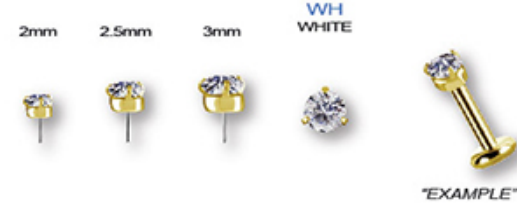

"EXAMPLE"

BG-NFYANSG-3RD

GOLD PVD CoCr NF THREADLESS ATT.

SET W. ROUND PREMIUM ZIRCONIA

GAUGES ① ATT. SIZE ③
0.5mm TL 2.0 / 2.5 / 3.0mm

PREMIUM NANO GEMS COLOR CHART

AQ AQUAMARINE	DAT DARK AFGHAN TOURMALINE	TAN TANZANITE	SA SAPPHIRE BLUE