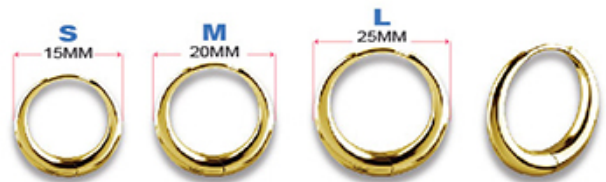

BG-NFERH-09
GOLD PVD CoCr NF HOOP EARRINGS
(0.8x15,20,25mm)

WH/OP
WHITE OPAL

PI/OP
PINK OPAL

BK/OP
BLACK OPAL

LGR/OP
LIGHT GREEN OPAL

SA BL/OP
SAPPHIRE BLUE OPAL