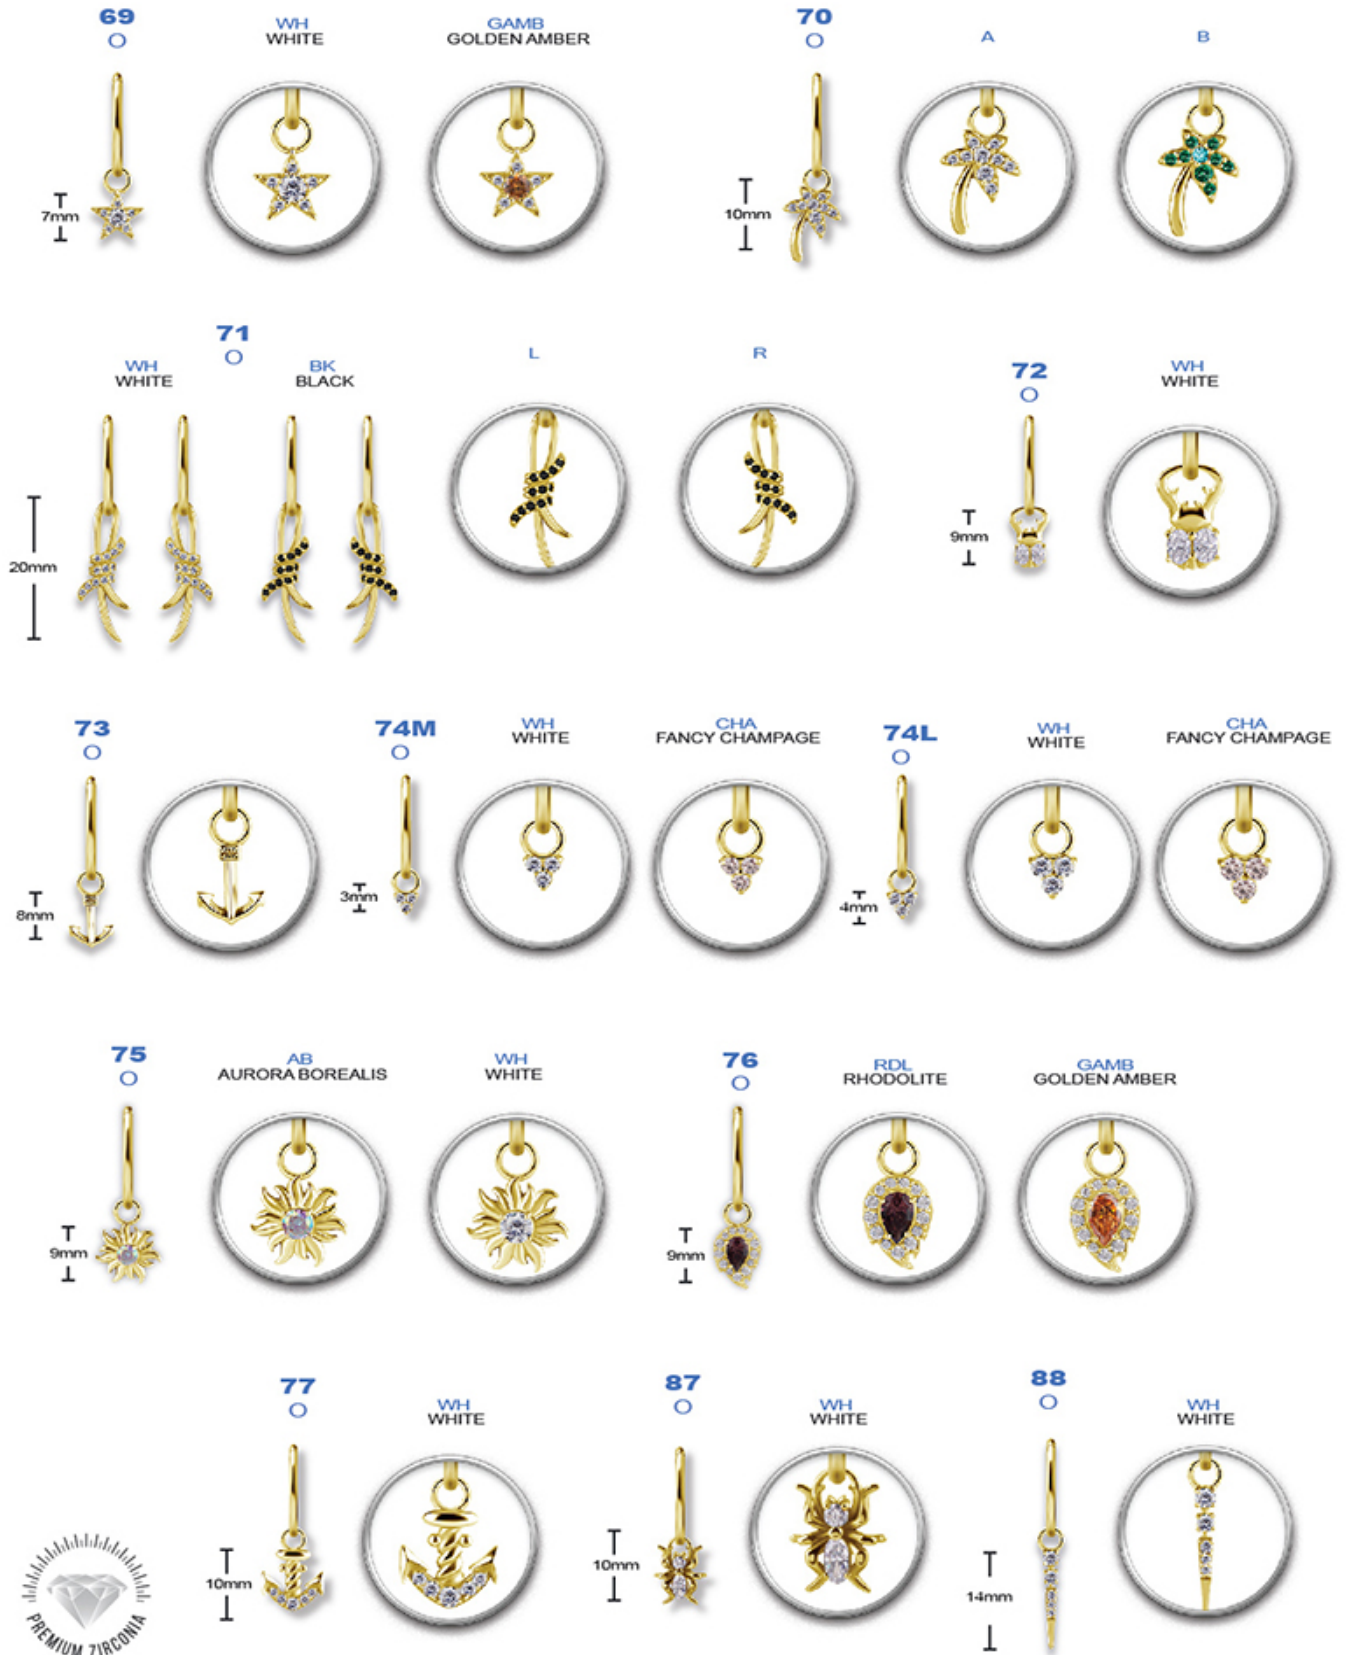

CoCr NF CHARMS FOR HINGED SEGMENT RINGS SET W. PREMIUM ZIRCONIA

BG-NFHSR-CHARM-
GOLD PVD CoCr NF CHARMS FOR HINGED SEGMENT
RINGS SET W. PREMIUM ZIRCONIA

SEGMENT RING NOT INCLUDED