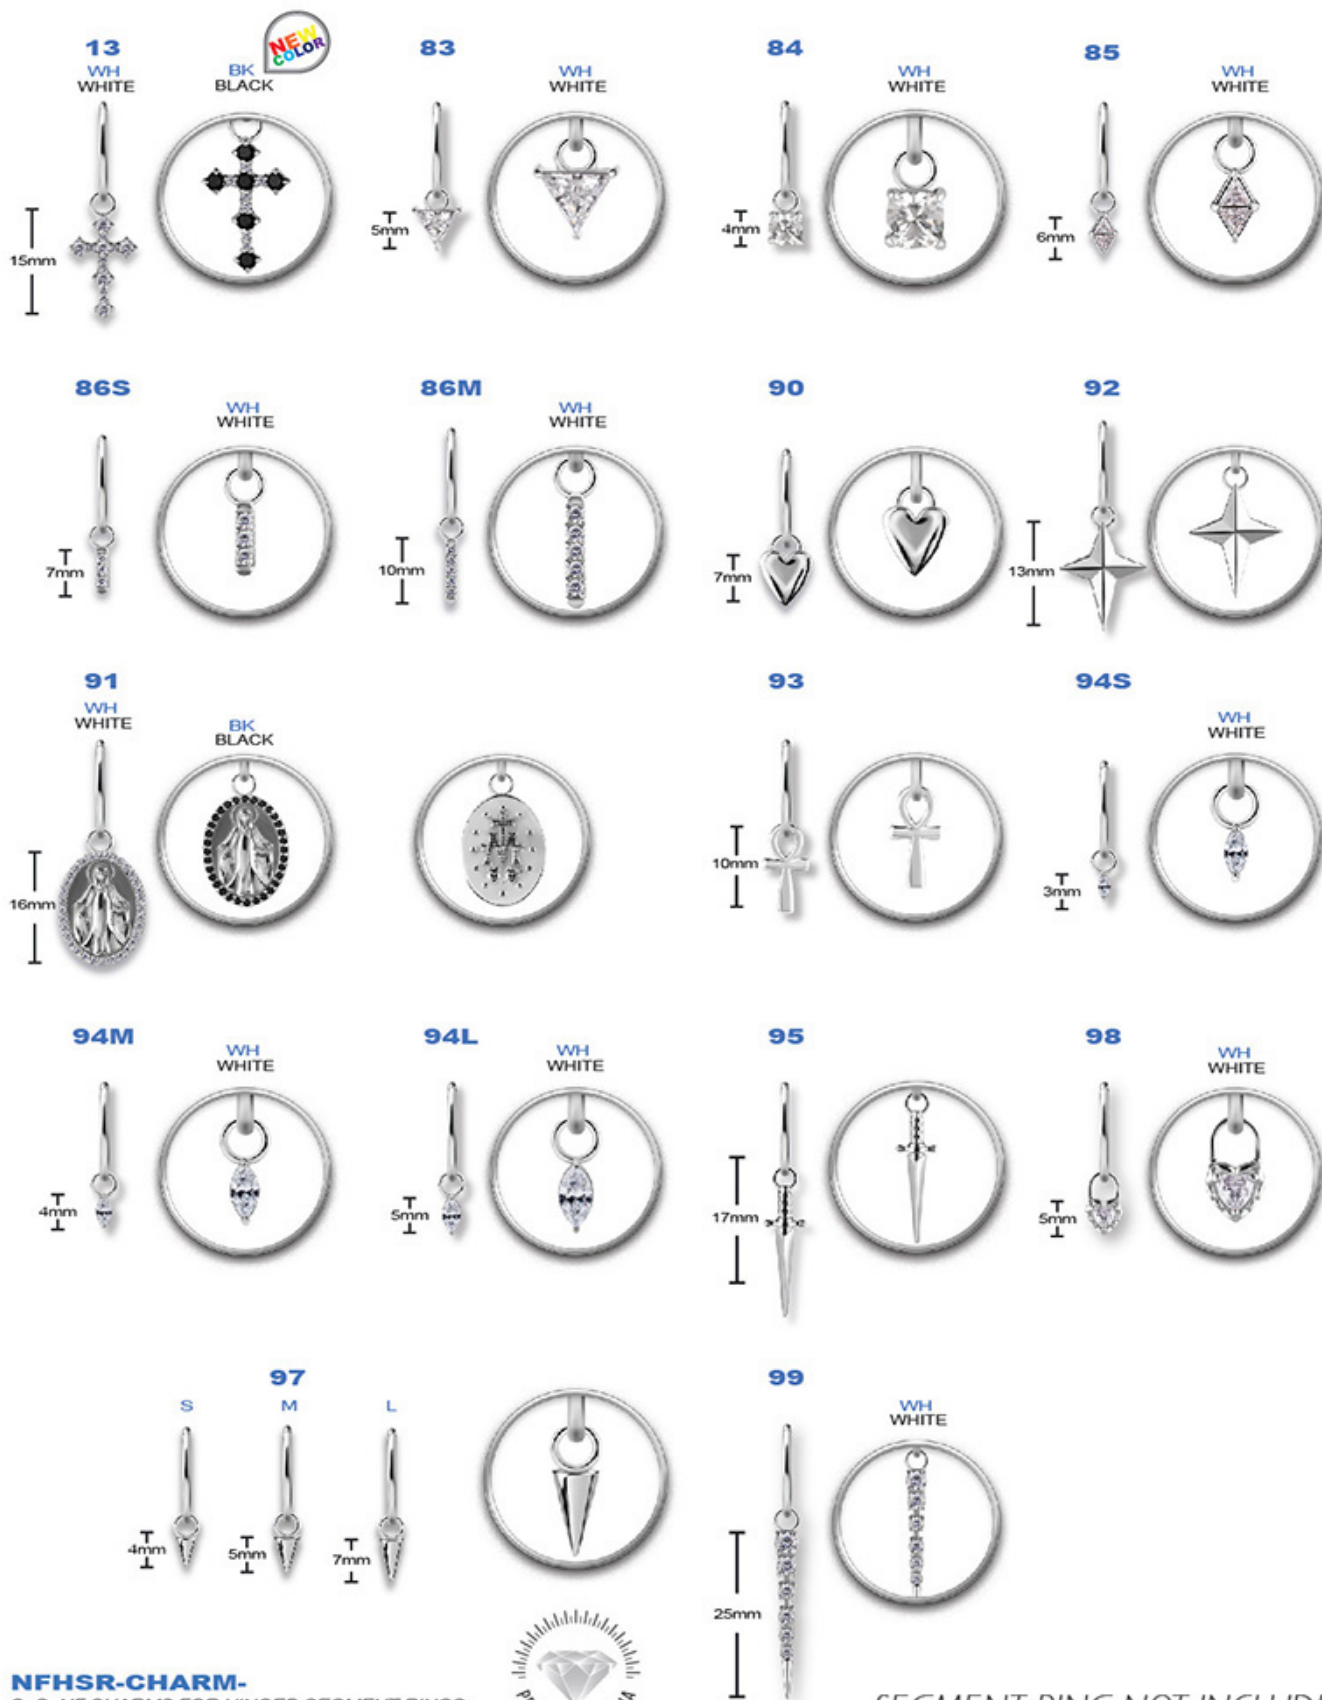

CoCr NF CHARMS FOR HINGED SEGMENT RINGS SET W. PREMIUM ZIRCONIA

NFHSR-CHARM-
CoCr NF CHARMS FOR HINGED SEGMENT RINGS
SET W. PREMIUM ZIRCONIA

SEGMENT RING NOT INCLUDED