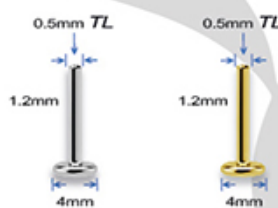

# TITANIUM THREADLESS (TL) LONG LABRET PINS

**T-YLPIN-L BG-TYLPIN-L**  
TITANIUM THREADLESS (TL) MICRO  
LABRET PIN  
GAUGES ① LENGTH ②  
14ga (1.6mm) 13,14mm

**T-YLNPIN-L BG-TYLNPIN-L**  
TITANIUM THREADLESS (TL) MICRO  
LABRET PIN  
GAUGES ① LENGTH ②  
16ga (1.2mm) 13,14mm