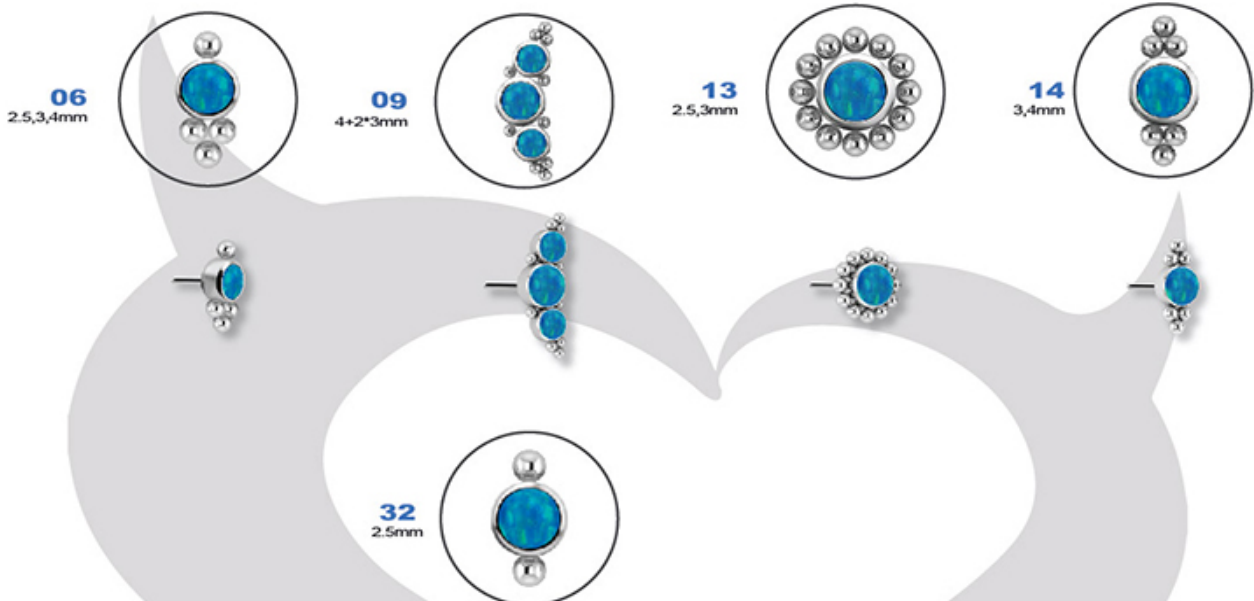

TITANIUM THREADLESS (TL) CLUSTERS SET W. LAB CREATED OPAL CABOCHONS

LAB CREATED OPALS COLOR CHART

WH/OP WHITE OPAL	PI/OP PINK OPAL	BK/OP BLACK OPAL	SA BL/OP SAPPHIRE BLUE OPAL	PAR/OP PARAIBA OPAL

NEW COLOR

T-YACLON-
TITANIUM THREADLESS (TL) CLUSTER
ATTACHMENT SET W. LAB CREATED OPALS
GAUGES ①
0.5mm TL