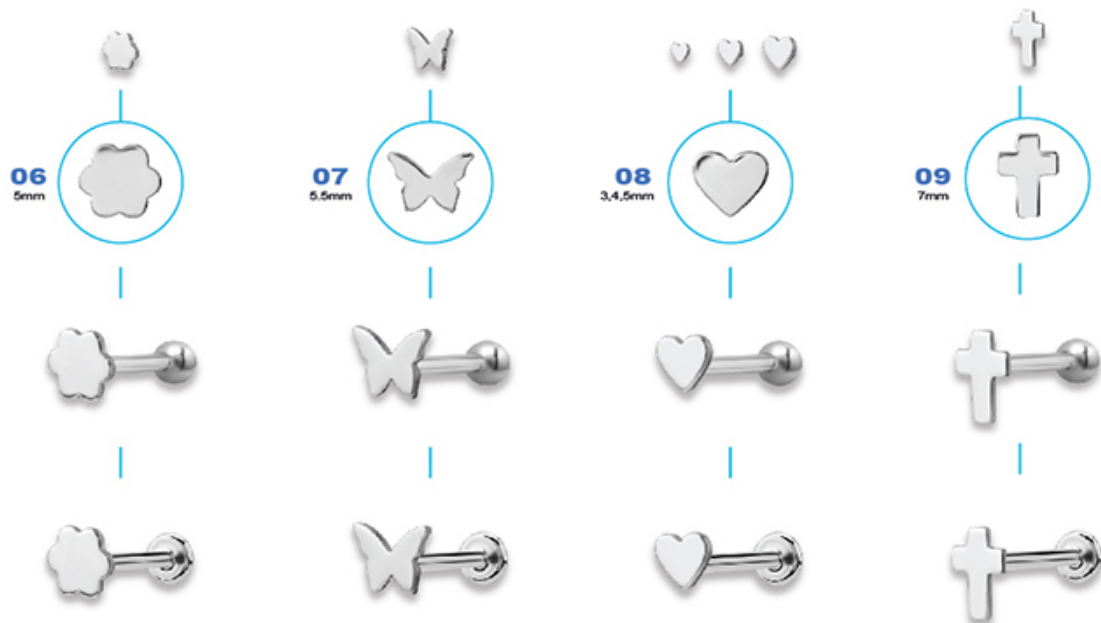

## T-IAN-

TITANIUM INTERNAL MICRO ATTACHMENT

GAUGES ①

0.8mm (for 1.2mm internal)

## TIRANS-

TITANIUM ONE SIDE INT. THREADED MICRO BARBELLS

GAUGES ①

LENGTH / Ø ②

BALL SIZE ③

16ga (1.2mm)

4,5,6,7,8,9,10,12mm

2.5mm **FIXED BALL**

## TILAM-

TITANIUM INT. THREADED MICRO LABRETS

GAUGES ①

LENGTH / Ø ②

DISC SIZE ③

16ga (1.2mm)

4,5,6,7,8,9,10mm

3mm

## BG-TIAN-

GOLD PVD TITANIUM INTERNAL MICRO ATTACHMENT

GAUGES ①

0.8mm (for 1.2mm internal)