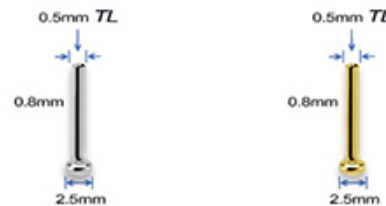

# TITANIUM THREADLESS (TL) LONG LABRET PINS

**T-YLPIN-L BG-TYLPIN-L**  
TITANIUM THREADLESS (TL) MICRO  
LABRET PIN  
GAUGES ① LENGTH ②  
14ga (1.6mm) 13,14mm

**T-YLNPIN-L BG-TYLNPIN-L**  
TITANIUM THREADLESS (TL) MICRO  
LABRET PIN  
GAUGES ① LENGTH ②  
16ga (1.2mm) 13,14mm

**T-YLMPIN-L BG-TYLMPIN-L**  
TITANIUM THREADLESS (TL) MICRO  
LABRET PIN  
GAUGES ① LENGTH ②  
16ga (1.2mm) 13,14mm

**T-YLMPIN-L-18GA BG-TYLMPIN-L-18GA**  
TITANIUM THREADLESS (TL) MICRO LABRET PIN  
GAUGES ① LENGTH ②  
18ga (1.0mm) 13,14mm