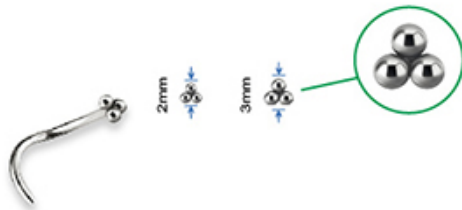

TITANIUM CURVED NOSE STUDS

NEW

TNS3BC

TITANIUM CURVED CLUSTER NOSE STUD

GAUGES ① LENGTH ② HEAD SIZE ③
20ga (0.8mm) 6.5mm 2,3mm
18ga (1.0mm) 6.5mm 3mm