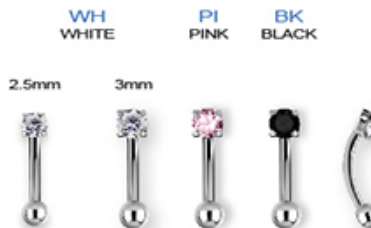

**BG-THCR-R2**  
 GOLD PVD TITANIUM HINGED DOUBLE CONCH RING  
 GAUGES ① LENGTH ②  
 16ga (1.2mm) 11,12mm

**RG-THCR-R2**  
 ROSE GOLD PVD TITANIUM HINGED DOUBLE CONCH RING  
 GAUGES ① LENGTH ②  
 16ga (1.2mm) 11,12mm

# INTERNAL EYEBROW BANANAS SET W. PREMIUM ZIRCONIA

## TIEBSGN-RD/NB

TITANIUM INTERNAL EYEBROW BANANA NO BALL SET W. PREMIUM ZIRCONIA

GAUGES ① 16ga (1.2mm)      LENGTH / Ø ② 6.8mm      STONE SIZE ③ 2.5,3mm

## BG-TIEBSGN-RD/NB

GOLD PVD TITANIUM INTERNAL EYEBROW BANANA NO BALL SET W. PREMIUM ZIRCONIA

GAUGES ① 16ga (1.2mm)      LENGTH / Ø ② 6.8mm      STONE SIZE ③ 2.5,3mm

2.5mm ball      3mm ball