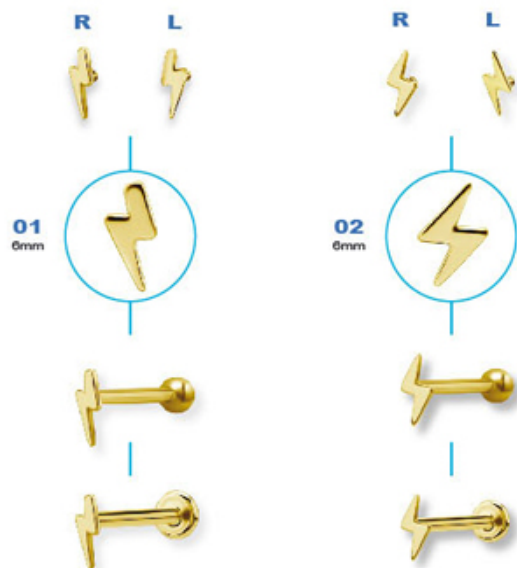

## BG-TIAN-

GOLD PVD TITANIUM INTERNAL MICRO ATTACHMENT

GAUGES ①

0.8mm (for 1.2mm internal)

## BG-TIRANS-

GOLD PVD TITANIUM ONE SIDE INT. THREADED MICRO BARBELLS

GAUGES ①

LENGTH / Ø ②

BALL SIZE ③

16ga (1.2mm)

4,5,6,7,8,9,10,12mm

2.5mm **FIXED BALL**

## BG-TILAM-

GOLD PVD TITANIUM INT. THREADED MICRO LABRETS

GAUGES ①

LENGTH / Ø ②

DISC SIZE ③

16ga (1.2mm)

4,5,6,7,8,9,10mm

3mm

## BG-TNSC-

GOLD PVD TITANIUM NOSE STUDS

GAUGES ① LENGTH / Ø ②

20ga (0.8mm)

6.5mm